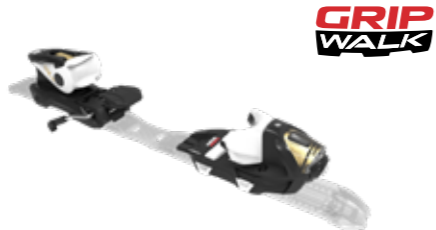

B80 ->

REF	FCLCN03
COLOR	BLACK HOT RED

GRIP WALK

< NX 12 KONECT GW >

B80 ->

REF	FCKCN04
COLOR	BLACK PINK

GRIP WALK

< NX 12 KONECT GW >