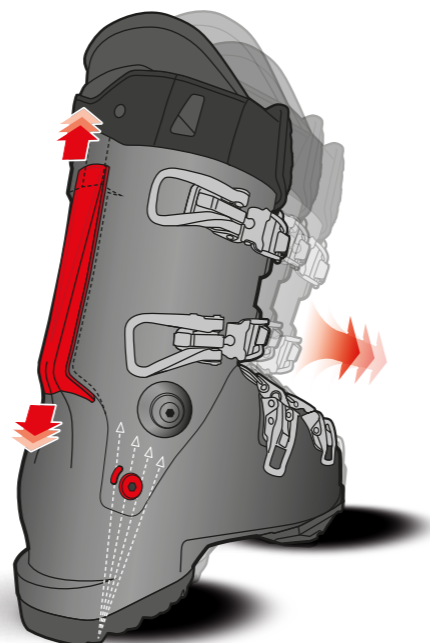

SHADOW

PERFORMANCE

The 1st assisted performance system

SUSPENSION BLADE & DUAL PIVOT

- Enhanced leverage = more power with less effort
- Suspension absorption and vibration damping
- Increased rebound
- Consistent flex

+26% REBOUND
WITH LESS PHYSICAL STRENGTH