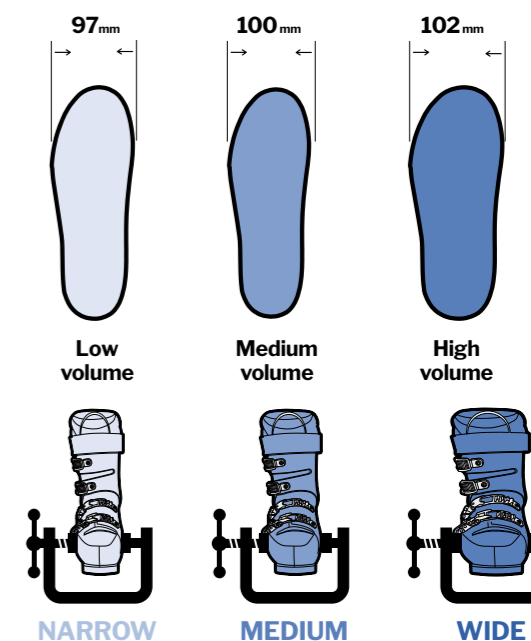

Choose the volume adapted to your morphology and practice:

Easy Entry and Exit

A softer plastic insert molded over the instep area allows easier opening of the boot overlap for more comfortable entry and exit.