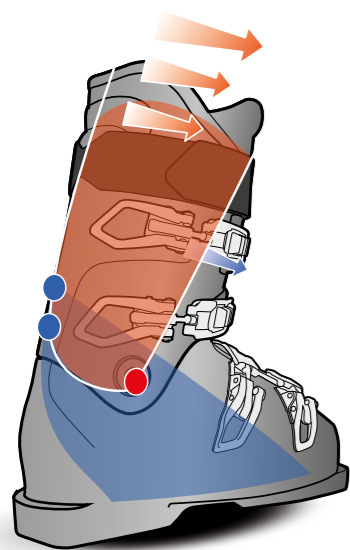

+26% REBOUND
WITH LESS PHYSICAL STRENGTH

Mechanical advantage leverage

TRADITIONAL SKIBOOTS

Concentrated fixed points

NEW SHADOW SKIBOOTS

Mechanical Advantage leverage

- Wider gradual power zone
- More arc in flex pattern movement
- Relies more on plastic & distortion