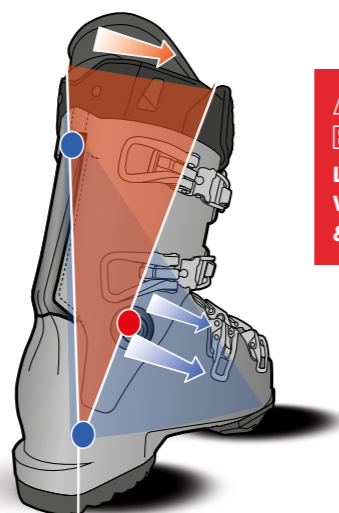

+26% REBOUND
WITH LESS PHYSICAL STRENGTH

Mechanical advantage leverage

TRADITIONAL SKIBOOTS

Concentrated fixed points

NEW SHADOW SKIBOOTS

Mechanical Advantage leverage

- Wider gradual power zone
- More arc in flex pattern movement
- Relies more on plastic & distortion