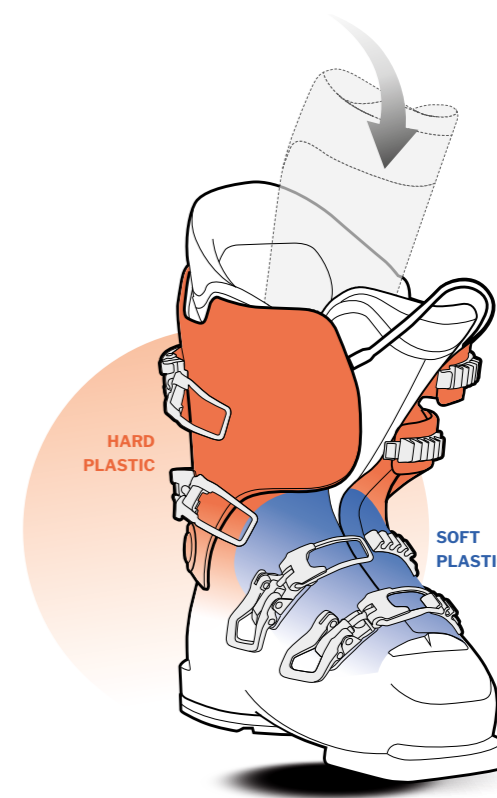

Choose the volume adapted to your morphology and practice:

Easy Entry and Exit

A softer plastic insert molded over the instep area allows easier opening of the boot overlap for more comfortable entry and exit.