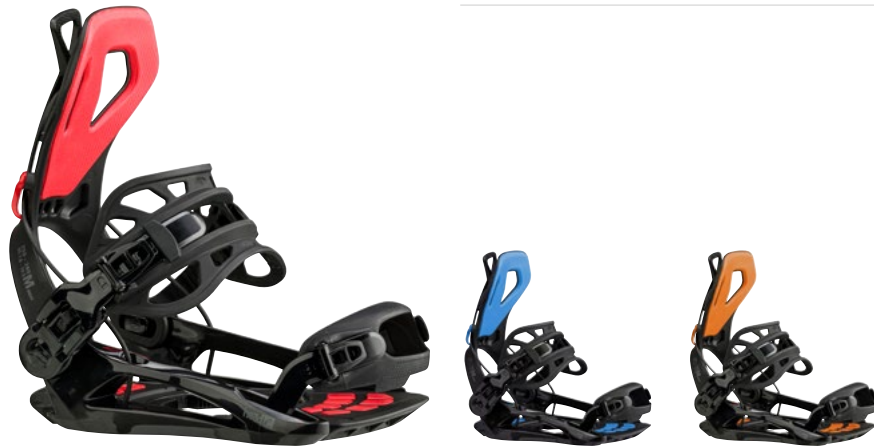

RX 4D

ARTIKEL NUMMER
347104 black

GRÖSSEN	
S	22.5-25.0
M	25.5-28.0
L	28.5-31.5

PRODUKT FEATURES
Reclining Highback System, 4D kompatibel, FT1 Base, LYT-frame ankle strap, 3D Flex Toe Strap

FLATBED 4D

ARTIKEL NUMMER
347208