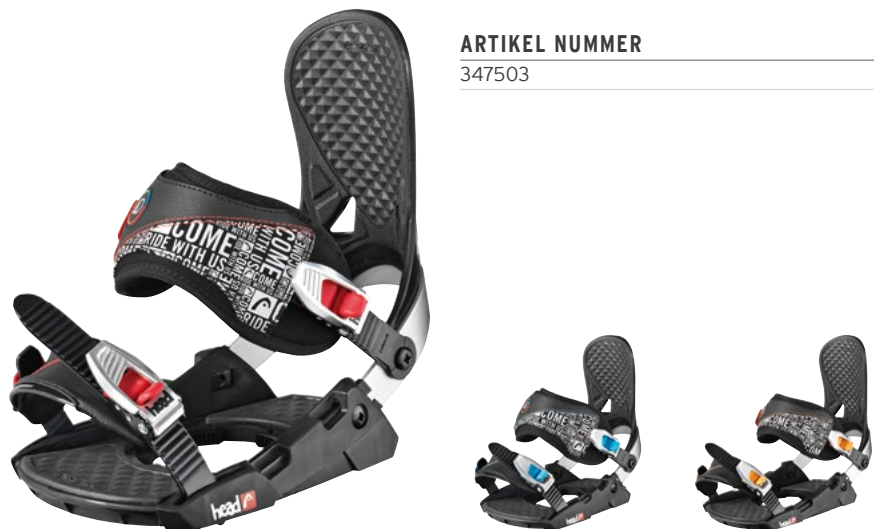

P THREE 4D

ARTIKEL NUMMER
347503

GRÖSSEN	
S	22.5-25.0
M	25.5-28.0
L	28.5-32.5

PRODUKT FEATURES
Padded Highback, Alu Heelcup, 3D Comfort Strap, 4D kompatibel, Toe & Heel Base Pads